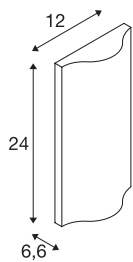

VILUA UP/DOWN WL Outdoor recessed wall light

anthracite, IP54 100°

The VILUA wall light, which is equipped with powerful, warm white LEDs, is available in several versions. The two oppositely arranged light sources create two similar light beams (UP/DOWN). The electrical connection of the luminaire, which is made from aluminium, is made directly to the 230V mains supply. Thanks to its IP54 protection class, the luminaire is suitable for outdoor use. This luminaire contains built-in LED lamps.

TECHNICAL DATA

Item no.:	1002505
Primary nominal voltage	100-277V ~50/60Hz mA/V
Secondary power / secondary voltage	700 mA/V
Width	12.0 cm
Height	24.0 cm
Depth	6.6 cm
Net weight	1.113 kg
Gross weight	1.315 kg
IP Code	IP 54
Safety class	I
Impact resistance class	IK02
Impact resistance	0,20000000000000001 Joule
Assembly	Surface
Assembly details	Wall
Wattage	16 W
Lumen	784 lm
Colour temperature	3000 Kelvin
Beam angle	100 °
Color	anthracite
CRI	>80
Binning	3
BIG WHITE Page	675