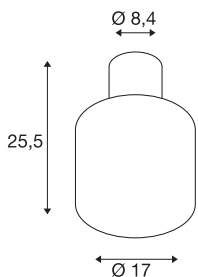

TECHNICAL DATA

Item no.:	1004677
Primary nominal voltage	100-240V ~50/60Hz mA/V
Secondary power / secondary voltage	350 mA/V
Height	25.5 cm
Diameter	17.0 cm
Net weight	1.7 kg
Gross weight	1.819 kg
IP Code	IP 65
Safety class	I
Impact resistance class	IK02
Impact resistance	0,200000000000000001 Joule
Assembly	Surface
Assembly details	Ceiling
Wattage	7.5 W
Lumen	500 / 540 lm
Colour temperature	3000/4000 Kelvin
Color	anthracite
CRI	>80
Minimum ambient temperature	-20 °C
Maximum ambient temperature	45 °C
BIG WHITE Page	703