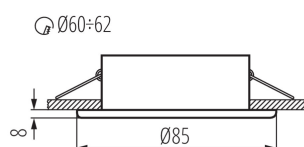

Ceiling-mounted spotlight fitting

5905339047038

IP
44/20

Kanlux MARIN means small and tight ceiling holders to be used in places with increased humidity. They can easily be placed in a bathroom above a mirror, in a kitchen or in a laundry.

GENERAL DATA:

Colour: chrome

Necessity of using self-shielding lamps: yes

Place of assembly: Recessed mount in the ceiling

Place of application: Indoors and outdoors

Minimum distance from the illuminated object: 0,5m

Replaceable light source: yes

The product is not suitable to be covered with a heat-insulating material: yes

Light source included: no

Height [mm]: 37

Diameter [mm]: 85

Assembly hole [mm]: Ø60-62

Wire length [m]: 0.12

TECHNICAL DATA:

Rated voltage [V]: 12 AC; 12 DC

Maximum power [W]: max 35

Class of protection against electric shock: III

Light source: MR16

Cap: Gx5,3

The fixture is adapted to the light sources of the following energy classes: A++,A+,A,B,C,D,E

Enclosure material: steel

Connection type: Free cable ends

Wire diameter [mm²]: 0.75

Lighting-fixture angle regulation: none

IP class: 44/20

LOGISTIC DATA:

Unit of measurement: unit

Packaging method: 50

Number of units in the secondary packaging: 1

Number of units in the packaging: 50

Net unit weight [g]: 100

Grammage [g]: 128

Length of a unit pack [cm]: 8.5

Width of a unit pack [cm]: 4

Height of a unit pack [cm]: 9

Weight of a cardboard box [kg]: 6.4

Width of a cardboard box [cm]: 22.5