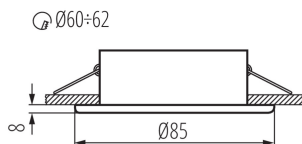

Ceiling-mounted spotlight fitting

5905339047106

IP
44/20

Kanlux MARIN means small and tight ceiling holders to be used in places with increased humidity. They can easily be placed in a bathroom above a mirror, in a kitchen or in a laundry.

GENERAL DATA:

Colour: matt brass

Necessity of using self-shielding lamps: yes

Place of assembly: Recessed mount in the ceiling

Place of application: Indoors and outdoors

Minimum distance from the illuminated object: 0,5m

Replaceable light source: yes

The product is not suitable to be covered with a heat-insulating material: yes

Light source included: no

Height [mm]: 37

Diameter [mm]: 85

Assembly hole [mm]: Ø60-62

Wire length [m]: 0.12

TECHNICAL DATA:

Rated voltage [V]: 12 AC; 12 DC

Maximum power [W]: max 35

Class of protection against electric shock: III

Light source: MR16

Cap: Gx5,3

The fixture is adapted to the light sources of the following energy classes: A++,A+,A,B,C,D,E

Enclosure material: steel

Connection type: Free cable ends

Wire diameter [mm²]: 0.75

Lighting-fixture angle regulation: none

IP class: 44/20

LOGISTIC DATA:

Unit of measurement: unit

Packaging method: 50

Number of units in the secondary packaging: 1

Number of units in the packaging: 50

Net unit weight [g]: 100

Grammage [g]: 128

Length of a unit pack [cm]: 8.5

Width of a unit pack [cm]: 4

Height of a unit pack [cm]: 9

Weight of a cardboard box [kg]: 6.4

Width of a cardboard box [cm]: 22.5