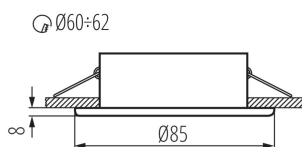

32501 MARIN CT-S80-B

Ceiling-mounted spotlight fitting

5905339325013

IP
44/20

Kanlux MARIN means small and tight ceiling holders to be used in places with increased humidity. They can easily be placed in a bathroom above a mirror, in a kitchen or in a laundry.

GENERAL DATA:

Colour: black matt

Necessity of using self-shielding lamps: yes

Place of assembly: Recessed mount in the ceiling

Place of application: Indoors and outdoors

Minimum distance from the illuminated object: 0,5m

Replaceable light source: yes

The product is not suitable to be covered with a heat-insulating material: yes

Light source included: no

Height [mm]: 37

Diameter [mm]: 85

Assembly hole [mm]: Ø60-62

Wire length [m]: 0.12

Enclosure material: steel

Connection type: Free cable ends

Wire diameter [mm²]: 0.75

Lighting-fixture angle regulation: none

IP class: 44/20

LOGISTIC DATA:

Unit of measurement: unit

Packaging method: 50