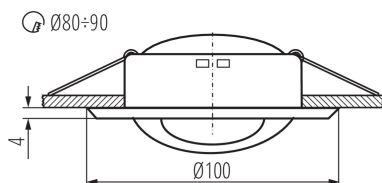

00311 ARGUS CT-2117-W

Ceiling-mounted spotlight fitting

5905339003119

Kanlux ARGUS are the most popular and at the same time the simplest eye in its form. Diversity of shapes and colours will make each fan of classics find something for themselves among them. Bulbs with Gx5.3 (12V) light bulb base match the Kanlux ARGUS eyes.

GENERAL DATA:

Colour: white

Necessity of using self-shielding lamps: yes

Place of assembly: Recessed mount in the ceiling

Place of application: Indoors

Minimum distance from the illuminated object: 0,5m

Replaceable light source: yes

The product is not suitable to be installed on a normally flammable surface: >35W

The product is not suitable to be covered with a heat-insulating material: yes

Light source included: no

Height [mm]: 44

Diameter [mm]: 100

Assembly hole [mm]: Ø80-90

Wire length [m]: 0.12

TECHNICAL DATA:

Rated voltage [V]: 12 AC; 12 DC

Maximum power [W]: max 50

Class of protection against electric shock: III

Light source: MR16

Cap: Gx5,3

Ambient temperature range to which the product can be exposed: 5÷25

The fixture is adapted to the light sources of the following energy classes: A++,A+,A,B,C,D,E

Enclosure material: steel

Connection type: Free cable ends

Wire diameter [mm²]: 0.75

Lighting-fixture angle regulation: in one axis

Lighting-fixture angle regulation [°]: 45

IP class: 20

LOGISTIC DATA:

Unit of measurement: unit

Packaging method: 50

Number of units in the secondary packaging: 1

Number of units in the packaging: 50