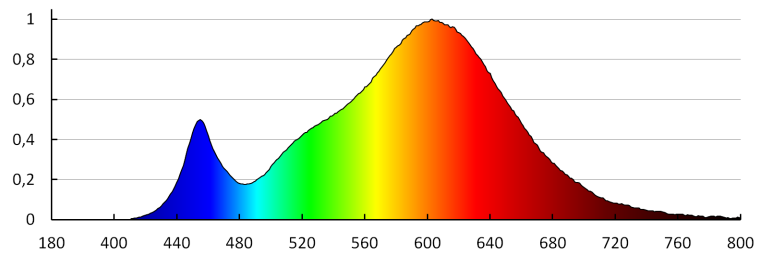

LOGISTIC DATA:

Unit of measurement: unit

Packaging method: 30

Number of units in the secondary packaging: 1

Number of units in the packaging: 30

Net unit weight [g]: 230

Grammage [g]: 318.33

Length of a unit pack [cm]: 18.5

Width of a unit pack [cm]: 3

Height of a unit pack [cm]: 22

Weight of a cardboard box [kg]: 9.5499

Width of a cardboard box [cm]: 34.5

Height of a cardboard box [cm]: 24

Length of a cardboard box [cm]: 58

Volume of a cardboard box [m³]: 0.048024

KANLUX S.A. (kat 28932) ROUNDA V2LED 12W-WW-W / LDC (Polar)