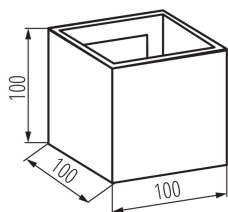

28990 REKA LED EL 7W-L-GR

Facade luminaire

5905339289902

A visually interesting light effect, which we create by adjusting the angle of the light beam, is the basic advantage of Kanlux REKA LED. With the masking flaps, we can change the angle of illumination by ourselves - at the top and bottom of the luminaire. Kanlux REKA LED can be used to light interiors, as well as building facades due to its IP54 tightness.

GENERAL DATA:

Colour: graphite
Place of assembly: wall mounted
Place of application: Indoors and outdoors
Minimum distance from the illuminated object: 0,5m
Compatible with a dimmer: no
Wykrywanie ruchu: no
Replaceable light source: no
Fixture lighting direction: up and down
Length [mm]: 100
Width [mm]: 100
Height [mm]: 100
Integrated LED light source: yes

TECHNICAL DATA:

Rated voltage [V]: 220-240 AC
Rated frequency [Hz]: 50/60
Maximum power [W]: 7
Class of protection against electric shock: I
Diode type: LED COB
Luminous flux [lm]: max 360
Colour temperature: white
Colour temperature [K]: 4000
Colour uniformity [SDCM]: ≤6
Colour-rendering index Ra: ≥80
Service life [h]: 30000
Number of on/off cycles: ≥20000
Lighting angle [°]: max 90
Ambient temperature range to which the product can be exposed: -15÷35
Enclosure material: aluminum alloy
Connection type: Bolt terminal block
Range of sections of wires used [mm²]: 1
The fixture set includes built-in LED's with the following energy classes: A++,A+,A
Lamp-heating time [s]: ≤1
Lamp-ignition time [s]: ≤0,5
IP class: 54

Facade luminaire

LOGISTIC DATA:

Unit of measurement: unit
Packaging method: 20
Number of units in the secondary packaging: 1
Number of units in the packaging: 20
Net unit weight [g]: 560
Grammage [g]: 642
Length of a unit pack [cm]: 11
Width of a unit pack [cm]: 11
Height of a unit pack [cm]: 11
Weight of a cardboard box [kg]: 12.84
Width of a cardboard box [cm]: 23.5
Height of a cardboard box [cm]: 28
Length of a cardboard box [cm]: 57
Volume of a cardboard box [m³]: 0.037506