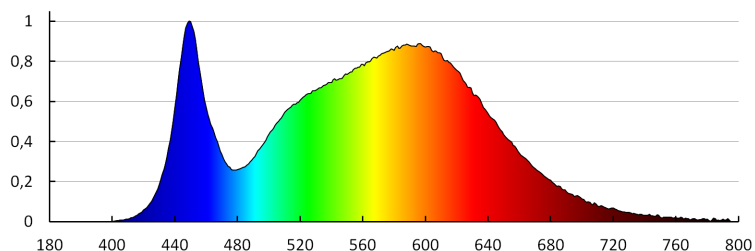

ADDITIONAL INFORMATION:

- Beam-angle adjustment

KANLUX S.A. (kat 28990) REKA LED EL 7W-L-GR / LDC (Polar)