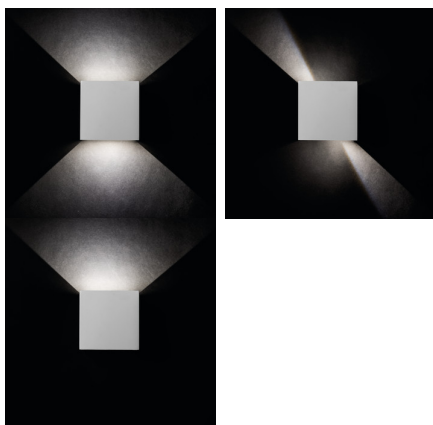

28990 REKA LED EL 7W-L-GR

Facade luminaire

5905339289902

A visually interesting light effect, which we create by adjusting the angle of the light beam, is the basic advantage of Kanlux REKA LED. With the masking flaps, we can change the angle of illumination by ourselves - at the top and bottom of the luminaire. Kanlux REKA LED can be used to light interiors, as well as building facades due to its IP54 tightness.

GENERAL DATA:

Colour: graphite
Place of assembly: wall mounted
Place of application: Indoors and outdoors
Minimum distance from the illuminated object: 0,5m
Compatible with a dimmer: no
Wykrywanie ruchu: no
Replaceable light source: no
Fixture lighting direction: up and down
Length [mm]: 100
Width [mm]: 100
Height [mm]: 100
Integrated LED light source: yes

TECHNICAL DATA:

Rated voltage [V]: 220-240 AC
Rated frequency [Hz]: 50/60
Maximum power [W]: 7
Class of protection against electric shock: I
Diode type: LED COB
Luminous flux [lm]: max 360
Colour temperature: white
Colour temperature [K]: 4000
Colour uniformity [SDCM]: ≤6
Colour-rendering index Ra: ≥80
Service life [h]: 30000
Number of on/off cycles: ≥20000
Lighting angle [°]: max 90
Ambient temperature range to which the product can be exposed: -15÷35
Enclosure material: aluminum alloy
Connection type: Bolt terminal block
Range of sections of wires used [mm²]: 1
The fixture set includes built-in LED's with the following energy classes: A++,A+,A
Lamp-heating time [s]: ≤1
Lamp-ignition time [s]: ≤0,5
IP class: 54

ADDITIONAL INFORMATION:

- Beam-angle adjustment

KANLUX S.A. (kat 28990) REKA LED EL 7W-L-GR / LDC (Polar)

Luminaire: KANLUX S.A. (kat 28990) REKA LED EL 7W-L-GR
Lamps: 1 x REKA LED EL 7W-L-GR