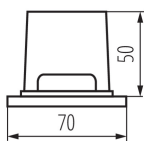

26461 TAXI SMD L C/M-NW

Recessed light fitting

5905339264619

65 x 65

Kanlux TAXI SMD is a LED accent luminaire. It can be installed both indoors and outdoors (IP54). A perfect choice for decorative lighting of stairs and platforms.

GENERAL DATA:

Colour: chrome matte

Place of assembly: Recessed mount in the wall

Place of application: Indoors and outdoors

Minimum distance from the illuminated object: 0,1m

Compatible with a dimmer: no

Replaceable light source: no

Length [mm]: 70

Width [mm]: 50

Height [mm]: 70

Wire length [m]: 0.22

Integrated LED light source: yes

TECHNICAL DATA:

Rated voltage [V]: 220-240 AC

Rated frequency [Hz]: 50/60

Maximum power [W]: 0.6

Class of protection against electric shock: I

Diode type: LED SMD

Luminous flux [lm]: 10

Colour temperature: white

Colour temperature [K]: 4000

Colour uniformity [SDCM]: ≤6

Colour-rendering index Ra: ≥80

Service life [h]: 20000

Number of on/off cycles: ≥10000

Luminous efficiency of the lamp [lm/W]: 17

Ambient temperature range to which the product can be exposed: -20÷35

Enclosure material: Metal

Panel/frame material: stainless steel

Protective glass material: glass

Connection type: Free cable ends

Wire diameter [mm²]: 0.75

The fixture set includes built-in LED's with the following energy classes: A++,A+,A

Lamp-heating time [s]: ≤1

Lamp-ignition time [s]: ≤0,5

IP class: 54

LOGISTIC DATA: