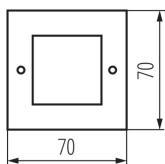

26461 TAXI SMD L C/M-NW

Recessed light fitting

5905339264619

65 x 65

Kanlux TAXI SMD is a LED accent luminaire. It can be installed both indoors and outdoors (IP54). A perfect choice for decorative lighting of stairs and platforms.

GENERAL DATA:

Colour: chrome matte

Place of assembly: Recessed mount in the wall

Place of application: Indoors and outdoors

Minimum distance from the illuminated object: 0,1m

Compatible with a dimmer: no

Replaceable light source: no

Length [mm]: 70

Width [mm]: 50

Height [mm]: 70

Wire length [m]: 0.22

Integrated LED light source: yes

TECHNICAL DATA:

Rated voltage [V]: 220-240 AC

Rated frequency [Hz]: 50/60

Maximum power [W]: 0.6

Class of protection against electric shock: I

Diode type: LED SMD

Luminous flux [lm]: 10

Colour temperature: white

Colour temperature [K]: 4000

Colour uniformity [SDCM]: ≤6

Colour-rendering index Ra: ≥80

Service life [h]: 20000

Number of on/off cycles: ≥10000

Luminous efficiency of the lamp [lm/W]: 17

Ambient temperature range to which the product can be exposed: -20÷35

Enclosure material: Metal

Panel/frame material: stainless steel

Protective glass material: glass

Connection type: Free cable ends

Wire diameter [mm²]: 0.75

The fixture set includes built-in LED's with the following energy classes: A++,A+,A

Lamp-heating time [s]: ≤1

Lamp-ignition time [s]: ≤0,5

IP class: 54

LOGISTIC DATA: