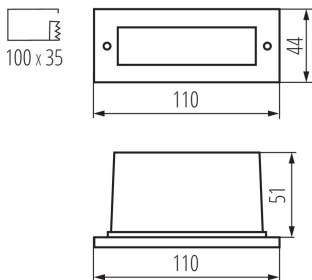

Recessed light fitting

5905339264633

Kanlux TAXI SMD is a LED accent luminaire. It can be installed both indoors and outdoors (IP54). A perfect choice for decorative lighting of stairs and platforms.

GENERAL DATA:

Colour: chrome matte

Place of assembly: Recessed mount in the wall

Place of application: Indoors and outdoors

Minimum distance from the illuminated object: 0,1m

Compatible with a dimmer: no

Replaceable light source: no

Length [mm]: 110

Width [mm]: 50

Height [mm]: 44

Wire length [m]: 0.22

Integrated LED light source: yes

TECHNICAL DATA:

Rated voltage [V]: 220-240 AC

Rated frequency [Hz]: 50/60

Maximum power [W]: 0.6

Class of protection against electric shock: I

Diode type: LED SMD

Luminous flux [lm]: 10

Colour temperature: white

Colour temperature [K]: 4000

Colour uniformity [SDCM]: ≤6

Colour-rendering index Ra: ≥80

Service life [h]: 20000

Number of on/off cycles: ≥10000

Luminous efficiency of the lamp [lm/W]: 17

Ambient temperature range to which the product can be exposed: -20÷35

Enclosure material: Metal

Panel/frame material: stainless steel

Protective glass material: glass

Connection type: Free cable ends

Wire diameter [mm²]: 0.75

The fixture set includes built-in LED's with the following energy classes: A++,A+,A

Lamp-heating time [s]: ≤1

Lamp-ignition time [s]: ≤0,5

IP class: 54

LOGISTIC DATA: