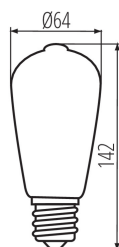

LED light source

5905339296375

Kanlux XLED combines the best features of traditional bulbs and modern LED light sources. Therefore, we talk about it as the first real LED bulb. A glass bulb and LED diodes placed in such a way so that light can part in all directions. Additionally, the ST64 version is made of glass in gold colour, which emphasizes the warm colour of light of this source and gives additional, noble elegance to it.

GENERAL DATA:

Colour: amber

Lamp designed for decorative lighting: Not applicable

Compatible with a dimmer: no

Height [mm]: 142

Diameter [mm]: 64

Mercury content: no

TECHNICAL DATA:

Rated voltage [V]: 220-240 AC

Rated frequency [Hz]: 50/60

Lamp-power factor: 0.5

Rated power [W]: 7

Lampshade material: glass

Diode type: LED FILAMENT

Total rated luminous flux [lm]: 725

Colour temperature: Warm white

Colour temperature [K]: 2500

Colour uniformity [SDCM]: ≤6

Colour-rendering index Ra: ≥80

Cap: E27

Rated lamp-service life [h]: 15000

Number of on/off cycles: ≥15000

Rated beam angle [°]: 320

Rated light level [°]: 320

Light source EEI: A+

Lamp rated current [mA]: 58

Annual power consumption [kWh/1000h]: 7

Luminous efficiency of the lamp [lm/W]: 104

Ignition time [s]: ≤0,5

Lamp-heating time to 60% of the full luminous flux [s]:
Negligible

Lamp-heating time to 95% [s]: <2

Lamp premature-failure indicator: <5% po 1000h

Lamp service life factor after the period of 6000h [%]:
≥90

Luminous flux retention factor at the end of rated