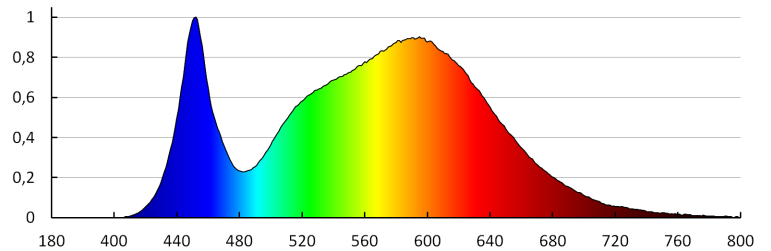

LOGISTIC DATA:

Unit of measurement: unit

Packaging method: 30

Number of units in the secondary packaging: 1

Number of units in the packaging: 30

Net unit weight [g]: 230

Grammage [g]: 318.33

Length of a unit pack [cm]: 18.5

Width of a unit pack [cm]: 3

Height of a unit pack [cm]: 22

Weight of a cardboard box [kg]: 9.5499

Width of a cardboard box [cm]: 34.5

Height of a cardboard box [cm]: 24

Length of a cardboard box [cm]: 58

Volume of a cardboard box [m³]: 0.048024

KANLUX S.A. (kat 28931) ROUNDA V2LED 12W-NW-W / LDC (Polar)