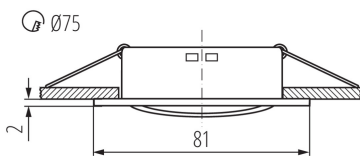

Ceiling-mounted spotlight fitting

5905339025548

Kanlux NAVI is a family of simple in their form, diverse spot-beam holders with very broad possibilities of use.

GENERAL DATA:

Colour: matt brass

Necessity of using self-shielding lamps: yes

Place of assembly: Recessed mount in the ceiling

Place of application: Indoors

Minimum distance from the illuminated object: 0,5m

Replaceable light source: yes

The product is not suitable to be installed on a normally flammable surface: >35W

The product is not suitable to be covered with a heat-insulating material: yes

Light source included: no

Height [mm]: 21

Diameter [mm]: 81

Assembly hole [mm]: Ø75

Wire length [m]: 0.12

TECHNICAL DATA:

Rated voltage [V]: 12 AC; 12 DC

Maximum power [W]: max 50

Class of protection against electric shock: III

Light source: MR16

Cap: Gx5,3

Ambient temperature range to which the product can be exposed: 5÷25

The fixture is adapted to the light sources of the following energy classes: A++,A+,A,B,C,D,E

Enclosure material: aluminum alloy

Connection type: Free cable ends

Wire diameter [mm²]: 0.75

Lighting-fixture angle regulation: in one axis

Lighting-fixture angle regulation [°]: 15

IP class: 20

LOGISTIC DATA:

Unit of measurement: unit

Packaging method: 50

Number of units in the secondary packaging: 1

Number of units in the packaging: 50

Net unit weight [g]: 74

Grammage [g]: 110

Length of a unit pack [cm]: 10