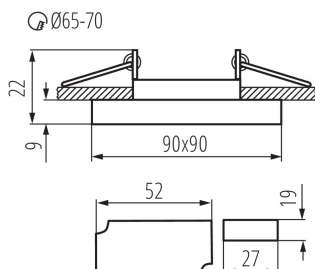

24413 SOREN L-SR WW

Ceiling-mounted spotlight fitting

5905339244130

Kanlux SOREN are glass holders whose additional asset is the colourful, decorative LED strip lighting up the glass base of the holder.

GENERAL DATA:

Colour: silver

Necessity of using self-shielding lamps: yes

Place of assembly: Recessed mount in the ceiling

Place of application: Indoors

Minimum distance from the illuminated object: 0,5m

Replaceable light source: yes

Light source included: no

Length [mm]: 90

Width [mm]: 90

Height [mm]: 22

Assembly hole [mm]: Ø65-70

Integrated LED light source: yes

TECHNICAL DATA:

Rated voltage [V]: 220-240 AC

Rated frequency [Hz]: 50/60

Maximum power [W]: max 20

Rated power (LED) [W]: 3,6

Light source: PAR16

Diode type: LED SMD

Colour temperature: Warm white

Colour temperature [K]: 3000

Cap: GU10

Service life [h]: 20000

Number of on/off cycles: ≥ 15000

Ambient temperature range to which the product can be exposed: 5÷25

The fixture is adapted to the light sources of the following energy classes: A++,A+,A,B,C,D,E

Enclosure material: glass

Connection type: Bolt terminal block

Range of sections of wires used [mm²]: 0,75÷2,5

The fixture set includes built-in LED's with the following energy classes: A++,A+,A

Lighting-fixture angle regulation: none

IP class: 20

LOGISTIC DATA:

Unit of measurement: unit

Packaging method: 50