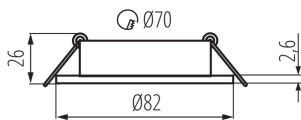

22430 DALLA CT-DTO50-W

Ceiling-mounted spotlight fitting

5905339224309

Kanlux DALLA is a very carefully made holder for installation inside. It has a movable ring, thanks to which you can adjust the light stream. Its shapes and universal colours allow achieving a modern, discrete effect of elegance.

GENERAL DATA:

Colour: white

Necessity of using self-shielding lamps: yes

Place of assembly: Recessed mount in the ceiling

Place of application: Indoors

Minimum distance from the illuminated object: 0,5m

Replaceable light source: yes

The product is not suitable to be installed on a normally flammable surface: >35W

The product is not suitable to be covered with a heat-insulating material: yes

Light source included: no

Height [mm]: 26

Diameter [mm]: 82

Assembly hole [mm]: Ø70

Wire length [m]: 0.12

TECHNICAL DATA:

Rated voltage [V]: 12 AC; 12 DC

Maximum power [W]: max 50

Class of protection against electric shock: III

Light source: MR16

Cap: Gx5,3

Ambient temperature range to which the product can be exposed: 5÷25

The fixture is adapted to the light sources of the following energy classes: A++,A+,A,B,C,D,E

Enclosure material: aluminum alloy

Connection type: Free cable ends

Wire diameter [mm²]: 0.75

Lighting-fixture angle regulation: in one axis

Lighting-fixture angle regulation [°]: 30

IP class: 20

LOGISTIC DATA:

Unit of measurement: unit

Packaging method: 50

Number of units in the secondary packaging: 1

Number of units in the packaging: 50

Net unit weight [g]: 76