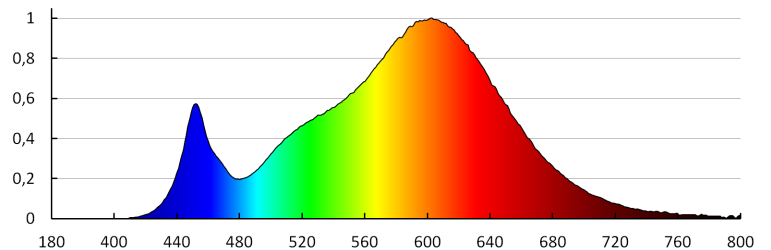

LOGISTIC DATA:

Unit of measurement: unit
Packaging method: 100
Number of units in the secondary packaging: 1
Number of units in the packaging: 100
Net unit weight [g]: 104
Grammage [g]: 138
Length of a unit pack [cm]: 10.5
Width of a unit pack [cm]: 3
Height of a unit pack [cm]: 11
Weight of a cardboard box [kg]: 13.8
Width of a cardboard box [cm]: 22.5
Height of a cardboard box [cm]: 24.5
Length of a cardboard box [cm]: 78
Volume of a cardboard box [m³]: 0.042998

KANLUX S.A. (kat 29583) AREL LED DL 6W-WW / LDC (Polar)