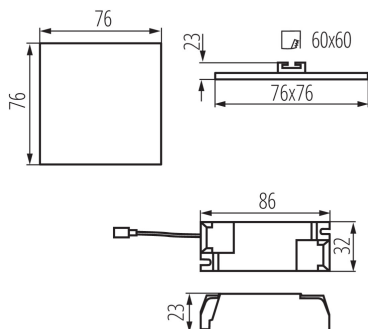

## 29583 AREL LED DL 6W-WW

Downlight fitting

5905339295835

IP  
65/20

ultra  
SLIM  
panel

HIGH  
quality

Kanlux AREL LED is a new family of downlights which do not have frame. High tightness class IP65/20 and exceptional, simple, and at the same time surprising design make Kanlux AREL LED fit into each interior. Thanks to the unique structure, the panel is only 9 mm thick - it is the thinnest panel available on the market.

### GENERAL DATA:

**Colour:** white

**Place of assembly:** Recessed mount in the ceiling

**Place of application:** Indoors

**Minimum distance from the illuminated object:** 0,5m

**Compatible with a dimmer:** no

**Replaceable light source:** no

**The product is not suitable to be covered with a heat-insulating material:** yes

**Length [mm]:** 76

**Width [mm]:** 76

**Height [mm]:** 23

**Assembly hole [mm]:** 60x60

**Integrated LED light source:** yes