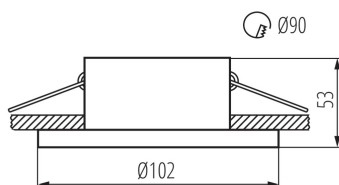

29031 IMINES DSO-W

Ring for spotlight fittings

5905339290311

Kanlux IMINES is a unique fixture, which has a surprising light effect - when you turn on the light, you get an additional, decorative light ring.

GENERAL DATA:

Colour: matte white
Necessity of using self-shielding lamps: yes
Place of assembly: Recessed mount in the ceiling
Place of application: Indoors
Minimum distance from the illuminated object: 0,5m
Decorative ring without a ceramic frame: yes
Replaceable light source: yes
The product is not suitable to be covered with a heat-insulating material: yes
Light source included: no
Height [mm]: 53
Diameter [mm]: 102
Assembly hole [mm]: Ø90

TECHNICAL DATA:

Rated voltage [V]: 12 AC; 12 DC; 220-240 AC
Maximum power [W]: max 35
Class of protection against electric shock: II/III
Light source: MR16/PAR16
Cap: Gx5,3/GU10
Ambient temperature range to which the product can be exposed: 5÷25
The fixture is adapted to the light sources of the following energy classes: A++,A+,A,B,C,D,E
Enclosure material: plastic, aluminum alloy
Lighting-fixture angle regulation: none
IP class: 20