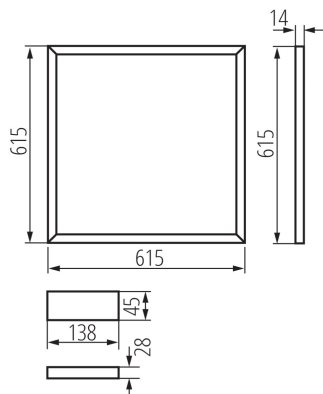

LED lighting frame

5905339267733

LED panels are very popular lighting elements in office interiors. Due to their durability, energy efficiency and aesthetics, they have replaced extent raster luminaires to a large. Kanlux AVAR LED is a new dimension in LED panels distinguished by modern technology and the shape of frame which emits intense and impressive light.

GENERAL DATA:

Colour: white

Place of assembly: Recessed mount in the ceiling

Place of application: Indoors

Minimum distance from the illuminated object: 0,5m

Compatible with a dimmer: no

Replaceable light source: no

The product is not suitable to be covered with a heat-insulating material: yes

Feeder included: yes

Length [mm]: 615

Width [mm]: 615

Height [mm]: 14

Integrated LED light source: yes

TECHNICAL DATA:

Rated voltage [V]: 220-240 AC

Rated frequency [Hz]: 50/60

Maximum power [W]: 40

Class of protection against electric shock: II

Lampshade material: plastic

Diode type: LED SMD

Luminous flux [lm]: 3600

Colour temperature: white

Colour temperature [K]: 4000

Colour uniformity [SDCM]: ≤6

Colour-rendering index Ra: ≥80

Service life [h]: 25000

Number of on/off cycles: ≥15000

Lighting angle [°]: 110

Luminous efficiency of the lamp [lm/W]: 90

Ambient temperature range to which the product can be exposed: 5÷25

Shade type: opal

Enclosure material: aluminum alloy

Panel/frame material: aluminum alloy

Connection type: Terminal block

Range of sections of wires used [mm²]: 0,75