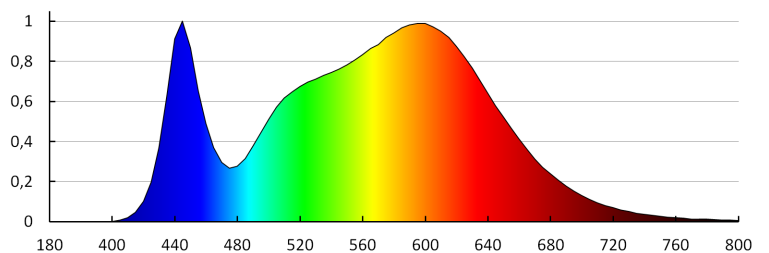

ADDITIONAL INFORMATION:

- AVAR 62x62 is intended for an alternative size of ceiling systems (625mmx625mm)