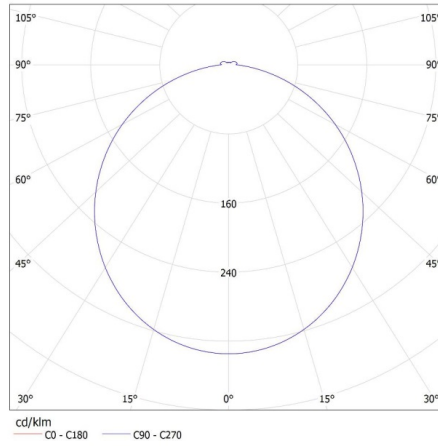

KANLUX S.A. (kat 26773) AVAR 6262 40W-NW / LDC (Polar)

ACCESSORIES:

28512 AVAR DALI SET 40W

Set containing accessories and a power supply unit enabling communication in line with DALI protocol (28512)