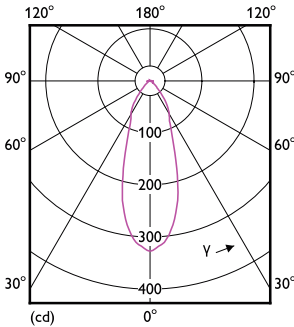

Product data

General Information	
Cap base	E27 [E27]
EU RoHS compliant	Yes
Nominal lifetime (nom.)	15000 h
Switching cycle	50,000X
Technical type	3-40W
Light Technical	
Colour Code	827 [CCT of 2,700 K]
Beam Angle (Nom)	36 °
Luminous flux (nom.)	210 lm
Colour designation	Warm white (WW)
Correlated Colour Temperature (Nom)	2700 K
Luminous efficacy (rated) (nom.)	70.00 lm/W
Colour consistency	<6
Colour rendering index (nom.)	80
LLMF at end of nominal lifetime (nom.)	70 %
Luminous flux in 90° cone (rated)	210 lm

Numerator – quantity per pack	1
SAP numerator – packs per outer box	6
Material no. (12 NC)	929001891302
Net Weight (Piece)	0.094 kg

Dimensional drawing

R63 4-40W 210lm 36D 2700K E27 No

Product	D	C
CoreProLEDspot ND 3-40W R63 E27 827 36D	63 mm	102 mm

Photometric data

LEDspot CorePro 1.8-30W E14 R39 827 36D ND

LEDspot CorePro 2.8-40W E14 R50 827 36D ND

LEDspot CorePro 3-40W E27 R63 827 36D ND

CorePro LEDspot Reflectors

Lifetime

LEDspot CorePro 1.8-30W E14 R39 827 36D ND