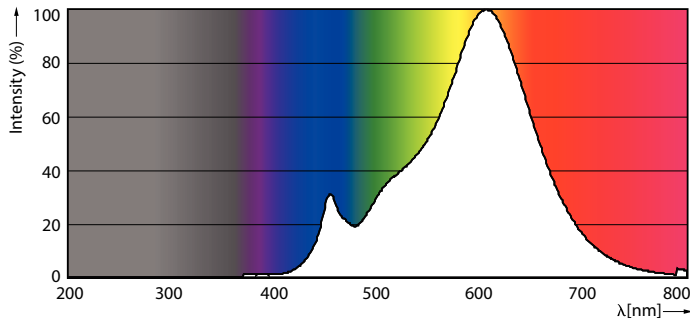

Photometric data

LEDspot CorePro 1.8-30W E14 R39 827 36D ND