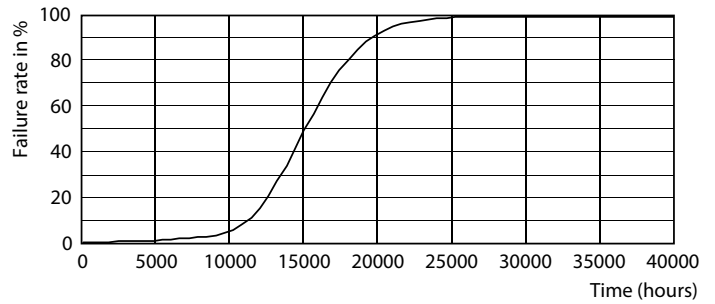

Product data

General Information	
Cap base	E27 [E27]
EU RoHS compliant	Yes
Nominal lifetime (nom.)	15000 h
Switching cycle	50,000X
Technical type	3-40W
Light Technical	
Colour Code	827 [CCT of 2,700 K]
Beam Angle (Nom)	36 °
Luminous flux (nom.)	210 lm
Colour designation	Warm white (WW)
Correlated Colour Temperature (Nom)	2700 K
Luminous efficacy (rated) (nom.)	70.00 lm/W
Colour consistency	<6
Colour rendering index (nom.)	80
LLMF at end of nominal lifetime (nom.)	70 %
Luminous flux in 90° cone (rated)	210 lm

Photometric data

LEDspot CorePro 1.8-30W E14 R39 827 36D ND

LEDspot CorePro 2.8-40W E14 R50 827 36D ND

LEDspot CorePro 3-40W E27 R63 827 36D ND

CorePro LEDspot Reflectors

Lifetime

LEDspot CorePro 1.8-30W E14 R39 827 36D ND