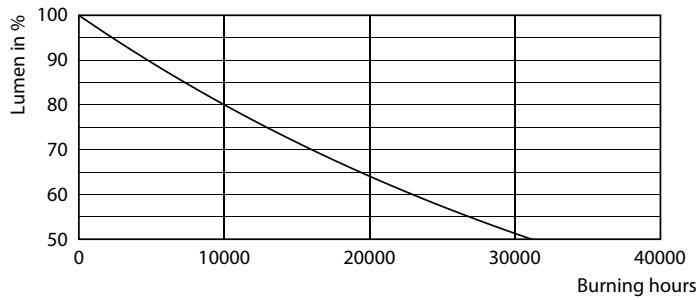

Product data

General Information	
Cap base	E27 [E27]
EU RoHS compliant	Yes
Nominal lifetime (nom.)	15000 h
Switching cycle	50,000X
Technical type	3-40W
Light Technical	
Colour Code	827 [CCT of 2,700 K]
Beam Angle (Nom)	36 °
Luminous flux (nom.)	210 lm
Colour designation	Warm white (WW)
Correlated Colour Temperature (Nom)	2700 K
Luminous efficacy (rated) (nom.)	70.00 lm/W
Colour consistency	<6
Colour rendering index (nom.)	80
LLMF at end of nominal lifetime (nom.)	70 %
Luminous flux in 90° cone (rated)	210 lm

Photometric data

LEDspot CorePro 1.8-30W E14 R39 827 36D ND

LEDspot CorePro 2.8-40W E14 R50 827 36D ND

LEDspot CorePro 3-40W E27 R63 827 36D ND

CorePro LEDspot Reflectors

Lifetime

LEDspot CorePro 1.8-30W E14 R39 827 36D ND