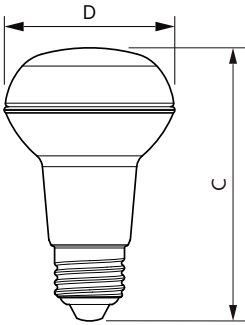

CorePro LEDspot Reflectors

Energy consumption kWh/1,000 hours	3 kWh
Product Data	
Full product code	871869681179500
Order product name	CoreProLEDspot ND 3-40W R63 E27 827 36D
EAN/UPC – product	8718696811795
Order code	81179500

Numerator – quantity per pack	1
SAP numerator – packs per outer box	6
Material no. (12 NC)	929001891302
Net Weight (Piece)	0.094 kg

Dimensional drawing

R63 4-40W 210lm 36D 2700K E27 No

Product	D	C
CoreProLEDspot ND 3-40W R63 E27 827 36D	63 mm	102 mm