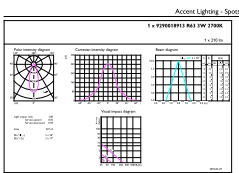

LEDspot CorePro 3-40W E27 R63 827 36D ND