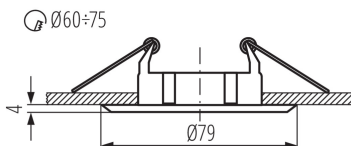

25995 VIDİ CTC-5514-B

Ceiling-mounted spotlight fitting

5905339259950

Kanlux VIDİ is a family of simple in their form, diverse spot-beam holders. You can compose diverse lighting sets of them, choosing from among many colours of these aluminium holders.

GENERAL DATA:

Colour: black matt

Necessity of using self-shielding lamps: yes

Place of assembly: Recessed mount in the ceiling

Place of application: Indoors

Minimum distance from the illuminated object: 0,5m

Replaceable light source: yes

The product is not suitable to be installed on a normally flammable surface: >35W

The product is not suitable to be covered with a heat-insulating material: yes

Light source included: no

Height [mm]: 25

Diameter [mm]: 79

Assembly hole [mm]: Ø60-75

Wire length [m]: 0.12

TECHNICAL DATA:

Rated voltage [V]: 12 AC; 12 DC

Maximum power [W]: max 50

Class of protection against electric shock: III

Light source: MR16

Cap: Gx5,3

Ambient temperature range to which the product can be exposed: 5÷25

The fixture is adapted to the light sources of the following energy classes: A++,A+,A,B,C,D,E

Enclosure material: aluminum alloy

Connection type: Free cable ends

Wire diameter [mm²]: 0.75

Lighting-fixture angle regulation: none

IP class: 20

LOGISTIC DATA:

Unit of measurement: unit

Packaging method: 50

Number of units in the secondary packaging: 1

Number of units in the packaging: 50

Net unit weight [g]: 38

Grammage [g]: 63.8

Length of a unit pack [cm]: 8.5