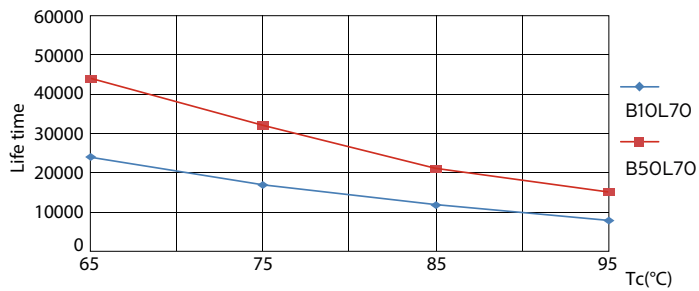

Product data

General Information		Warm-up time to 60% light (nom.)	
Cap base	G24Q-3 [G24q-3]		0.5 s
EU RoHS compliant	Yes	Power factor (nom.)	0.9
Nominal lifetime (nom.)	30000 h	Voltage (Nom)	20-50 V
Switching cycle	50,000X	Temperature	
Light Technical		T-ambient (max.)	35 °C
Colour Code	830 [CCT of 3,000 K]	T-ambient (min.)	-20 °C
Beam Angle (Nom)	120 °	T storage (max.)	65 °C
Luminous flux (nom.)	950 lm	T storage (min.)	-40 °C
Colour designation	White (WH)	T-Case maximum (nom.)	76 °C
Correlated Colour Temperature (Nom)	3000 K	Controls and Dimming	
Luminous efficacy (rated) (nom.)	100.00 lm/W	Dimmable	No
Colour consistency	<6	Mechanical and Housing	
Colour rendering index (nom.)	83	Product length	200 mm
LLMF at end of nominal lifetime (nom.)	70 %	Approval and Application	
Operating and Electrical		Energy efficiency label (EEL)	A+
Input frequency	30000-80000 Hz	Energy-saving product	Yes
Power (Rated) (Nom)	9 W	Approval marks	CE marking RoHS compliance KEMA Keur certificate
Lamp current (max.)	400 mA		
Lamp current (min.)	250 mA		
Starting time (nom.)	0.5 s		

Photometric data

LEDtube PLC 100mm 9W G24Q-3 830 950lm

CorePro LED PLC 4P

Lifetime

LEDtube PLC 100mm 9W G24Q-3 830 950lm

LEDtube PLC 100mm 9W G24Q-3 830 950lm

LEDtube PLC 100mm 9W G24Q-3 830 950lm

LEDtube PLC 100mm 9W G24Q-3 830 950lm