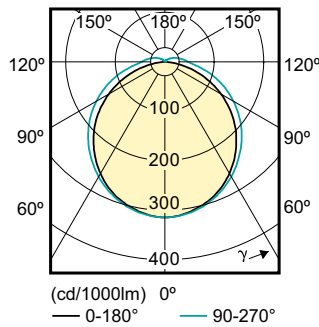

CorePro LED PLC 4P

Energy consumption kWh/1,000 hours	12 kWh
Product Data	
Full product code	871869654115900
Order product name	CorePro LED PLC 9W 830 4P G24q-3
EAN/UPC – product	8718696541159
Order code	54115900

Numerator – quantity per pack	1
SAP numerator – packs per outer box	10
Material no. (12 NC)	929001200802
Net Weight (Piece)	0.088 kg

Dimensional drawing

Product	D1	D2	A1	A2	A3
CorePro LED PLC 9W 830 4P G24q-3	24.3 mm	28.4 mm	128.8 mm	148 mm	163.6 mm

Photometric data