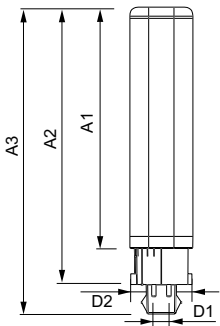

Product data

General Information		Warm-up time to 60% light (nom.)	
Cap base	G24Q-3 [G24q-3]		0.5 s
EU RoHS compliant	Yes	Power factor (nom.)	0.9
Nominal lifetime (nom.)	30000 h	Voltage (Nom)	20-50 V
Switching cycle	50,000X	Temperature	
Light Technical		T-ambient (max.)	35 °C
Colour Code	830 [CCT of 3,000 K]	T-ambient (min.)	-20 °C
Beam Angle (Nom)	120 °	T storage (max.)	65 °C
Luminous flux (nom.)	950 lm	T storage (min.)	-40 °C
Colour designation	White (WH)	T-Case maximum (nom.)	76 °C
Correlated Colour Temperature (Nom)	3000 K	Controls and Dimming	
Luminous efficacy (rated) (nom.)	100.00 lm/W	Dimmable	No
Colour consistency	<6	Mechanical and Housing	
Colour rendering index (nom.)	83	Product length	200 mm
LLMF at end of nominal lifetime (nom.)	70 %	Approval and Application	
Operating and Electrical		Energy efficiency label (EEL)	A+
Input frequency	30000-80000 Hz	Energy-saving product	Yes
Power (Rated) (Nom)	9 W	Approval marks	CE marking RoHS compliance KEMA Keur certificate
Lamp current (max.)	400 mA		
Lamp current (min.)	250 mA		
Starting time (nom.)	0.5 s		

CorePro LED PLC 4P

Energy consumption kWh/1,000 hours	12 kWh
Product Data	
Full product code	871869654115900
Order product name	CorePro LED PLC 9W 830 4P G24q-3
EAN/UPC – product	8718696541159
Order code	54115900

Numerator – quantity per pack	1
SAP numerator – packs per outer box	10
Material no. (12 NC)	929001200802
Net Weight (Piece)	0.088 kg

Dimensional drawing

LEDtube PLC 9W G24q-3/830 4P

Product	D1	D2	A1	A2	A3
CorePro LED PLC 9W 830 4P G24q-3	24.3 mm	28.4 mm	128.8 mm	148 mm	163.6 mm