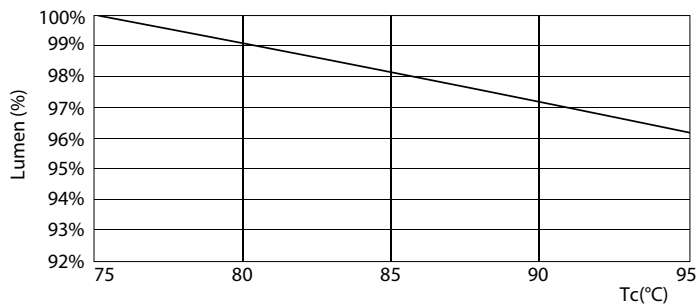

LEDtube PLC 100mm 9W G24Q-3 830 950lm

LEDtube PLC 100mm 9W G24Q-3 830 950lm

LEDtube PLC 100mm 9W G24Q-3 830 950lm