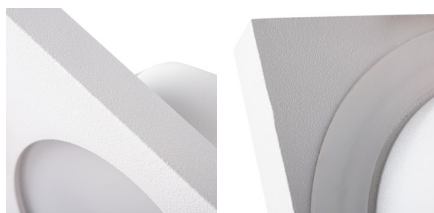

## 33121 FLINI IP44 DSL-W

Ring for spotlight fittings

5905339331212

IP  
44/20

Kanlux FLINI are ceiling luminaires dedicated for bathrooms and rooms with increased humidity. Thanks to their design, they are resistant to moisture (IP44). Kanlux FLINI are available in two shapes - round and square. You can choose between matt white or matt black. Two such universal colours will allow us to match these lamps to almost any interior. .

### GENERAL DATA:

**Colour:** white

**Place of assembly:** Recessed mount in the ceiling

**Place of application:** Indoors

**Minimum distance from the illuminated object:** 0,5m

**Decorative ring without a ceramic frame:** yes