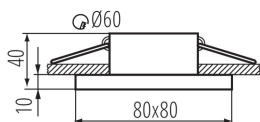

33121 FLINI IP44 DSL-W

Ring for spotlight fittings

5905339331212

IP
44/20

Kanlux FLINI are ceiling luminaires dedicated for bathrooms and rooms with increased humidity. Thanks to their design, they are resistant to moisture (IP44). Kanlux FLINI are available in two shapes - round and square. You can choose between matt white or matt black. Two such universal colours will allow us to match these lamps to almost any interior. .

GENERAL DATA:

Colour: white

Place of assembly: Recessed mount in the ceiling

Place of application: Indoors

Minimum distance from the illuminated object: 0,5m

Decorative ring without a ceramic frame: yes

Replaceable light source: yes

The product is not suitable to be covered with a heat-insulating material: yes

Light source included: no

Length [mm]: 80

Width [mm]: 80

Height [mm]: 50

Assembly hole [mm]: Ø60

TECHNICAL DATA:

Rated voltage [V]: 12 AC; 12 DC; 220-240 AC

Maximum power [W]: max 10

Class of protection against electric shock: II/III

Light source: MR16/PAR16

Cap: Gx5,3/GU10

The fixture is adapted to the light sources of the following energy classes: A++,A+,A

Enclosure material: aluminum alloy

Lighting-fixture angle regulation: none

IP class: 44/20

LOGISTIC DATA:

Unit of measurement: unit

Packaging method: 50

Number of units in the secondary packaging: 1

Number of units in the packaging: 50

Net unit weight [g]: 110

Grammage [g]: 158

Length of a unit pack [cm]: 9

Width of a unit pack [cm]: 10

Height of a unit pack [cm]: 5.5

Weight of a cardboard box [kg]: 7.9