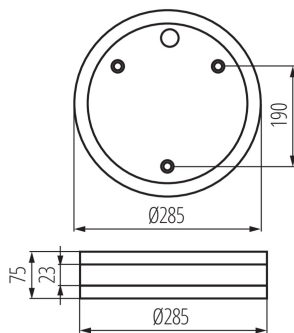

Ceiling-mounted light fitting with replaceable light source

5905339089809

Kanlux JURBA is a hermetic ceiling light fixture of excellent workmanship. The fixture can be mounted both on ceilings and on walls, indoors and outdoors. Kanlux JURBA luminaires have increased resistance to dust and water - IP44.

GENERAL DATA:

Colour: nickel satin

Place of assembly: wall mounted, ceiling mounted

Place of application: Indoors and outdoors

Minimum distance from the illuminated object: 0,5m

Replaceable light source: yes

Light source included: no

Height [mm]: 75

Diameter [mm]: 285

TECHNICAL DATA:

Rated voltage [V]: 220-240 AC

Rated frequency [Hz]: 50/60

Maximum power [W]: 2 x max 18

Class of protection against electric shock: II

Lampshade material: PC

Light source: CFL/LED

Cap: E27

Ambient temperature range to which the product can be exposed: -10÷35

The fixture is adapted to the light sources of the following energy classes: A++,A+,A,B,C,D,E

Enclosure material: steel

Connection type: Bolt terminal block

Range of sections of wires used [mm²]: 1-2,5

IK class: 10

IP class: 44

LOGISTIC DATA:

Unit of measurement: unit

Packaging method: 8

Number of units in the secondary packaging: 1

Number of units in the packaging: 8

Net unit weight [g]: 1174

Grammage [g]: 1437.5

Length of a unit pack [cm]: 29

Width of a unit pack [cm]: 9

Height of a unit pack [cm]: 29

Weight of a cardboard box [kg]: 11.5

Width of a cardboard box [cm]: 39