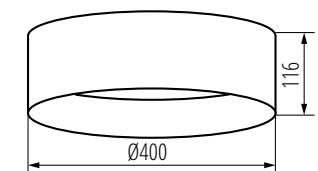

- Rated voltage [V]: **220-240 AC**
- Power [W]: **17.5**
- Class of protection against electric shock: **I**
- Lampshade material: **plastic**
- Light source: **LED**
- Colour rendering index: **80**
- Durability [h]: **25000**
- Number of on/off cycles: **≥20000**
- Beam angle [°]: **120**
- Housing material: **metal**
- **IP20**