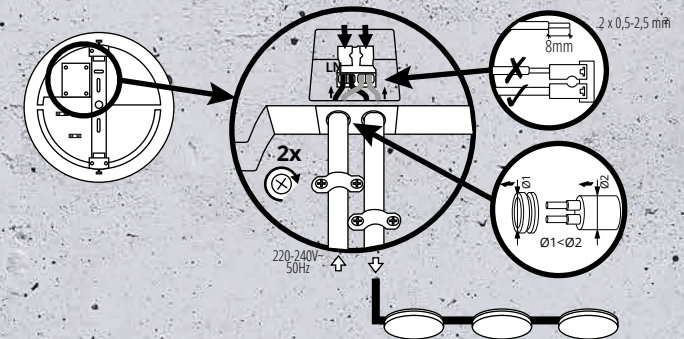

1. **4** Cable pass-through option