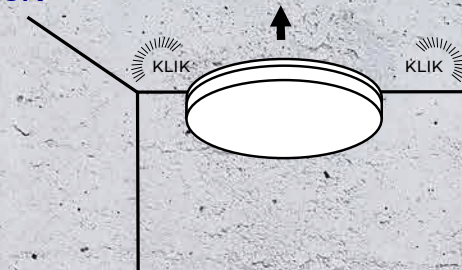

1. **3** Connect the electric wires and connect the luminaire to the mounting bracket on „click”