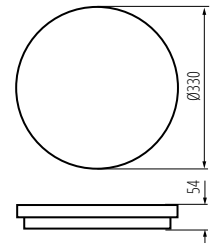

STIVI LED 36W