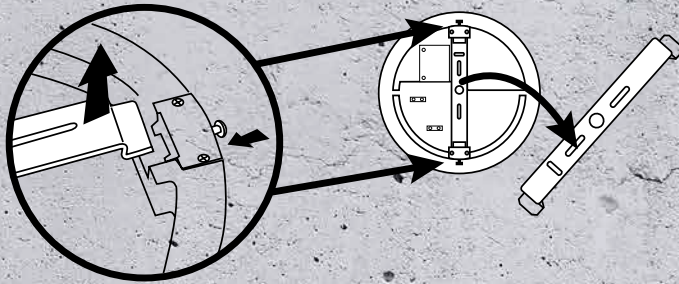

max 3m 5s-15min 2/10/50lx/off

Waterproof terminal box.

Quick push terminals

Cable pass-through option

- 1** Press the button and remove the mounting bracket

- 2** Install the mounting bracket to the ceiling