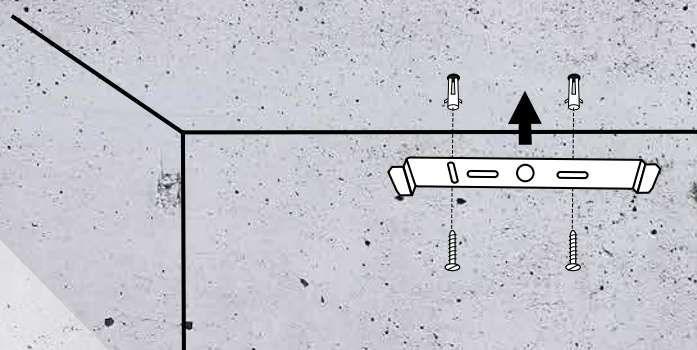

max 3m 5s-15min 2/10/50lx/off

Waterproof terminal box.

Quick push terminals

Cable pass-through option

- 1** Press the button and remove the mounting bracket

- 2** Install the mounting bracket to the ceiling