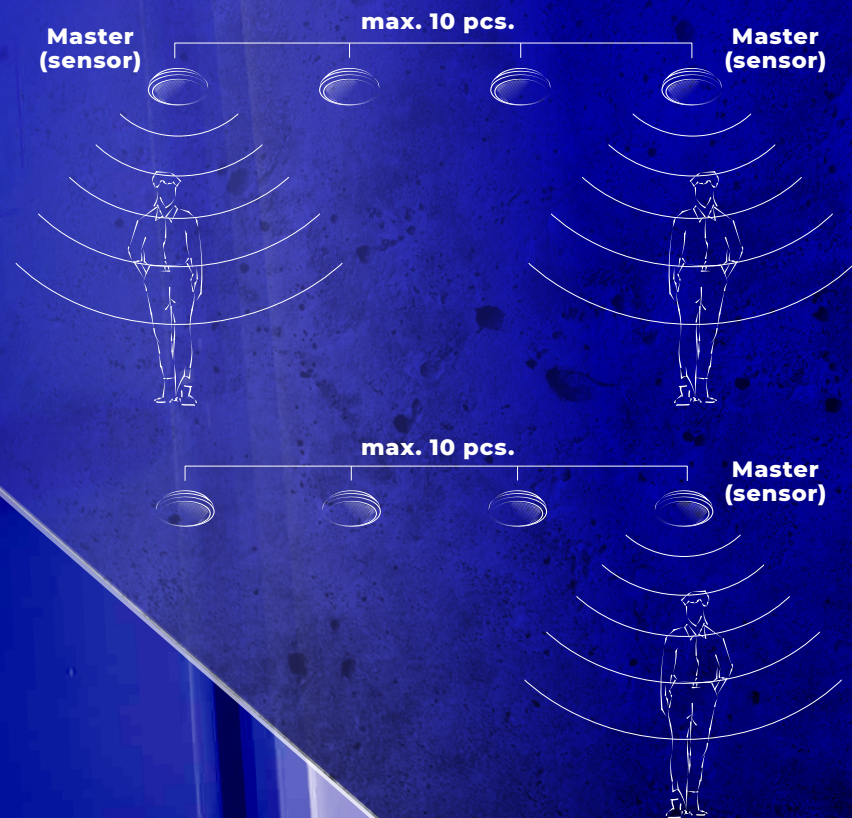

Kanlux

IP65 tightness of the luminaire **DABA PRO** is high durability to weather conditions.

DABA PRO is resistance for impacts **IK10** („vandal-proof” fitting) and additional protection against opening.

Kanlux

- High quality confirmed by a **5-year warranty**.
- High efficiency ~ 110lm / W.
- **Adjustable PIR sensor** (for the 26W version).
- Can be combined on a principle **master-slave**.
- The luminaire is equipped with push terminals for easy installation.

* 5-year warranty under the terms of the statement warranty, available on the website

Kanlux

DABA PRO ceiling lights can be combined with each other on the basis of **MASTER → SLAVE**, i.e. first (or first and last) luminaire with a sensor that controls a sequence of luminaires, switching them on and off the entire light line at the same time.