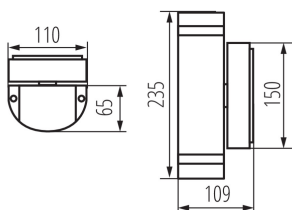

Facade luminaire

5905339224415

Kanlux ZEW luminaires are a perfect solution for illuminating facades of buildings of various types, while the light flux directed both upwards and downwards, they create one beautiful decorative light accents on the façade. Owing to the high class of tightness (IP44), the luminaires can be mounted in places directly exposed to weather conditions.

GENERAL DATA:

Colour: black
Place of assembly: wall mounted
Place of application: Indoors and outdoors
Minimum distance from the illuminated object: 0,5m
Replaceable light source: yes
Light source included: no
Fixture lighting direction: up and down
Length [mm]: 110
Width [mm]: 65
Height [mm]: 235

TECHNICAL DATA:

Rated voltage [V]: 220-240 AC
Rated frequency [Hz]: 50/60
Maximum power [W]: 2 x max 35
Class of protection against electric shock: I
Light source: PAR16
Cap: GU10
Ambient temperature range to which the product can be exposed: -20÷35
The fixture is adapted to the light sources of the following energy classes: A++,A+,A,B,C,D,E
Enclosure material: aluminum alloy
Protective glass material: Tempered glass
Connection type: Bolt terminal block
Range of sections of wires used [mm²]: 1÷2,5
IP class: 44

LOGISTIC DATA:

Unit of measurement: unit
Packaging method: 12
Number of units in the secondary packaging: 1
Number of units in the packaging: 12
Net unit weight [g]: 890
Grammage [g]: 1036.67
Length of a unit pack [cm]: 11.5
Width of a unit pack [cm]: 11.5