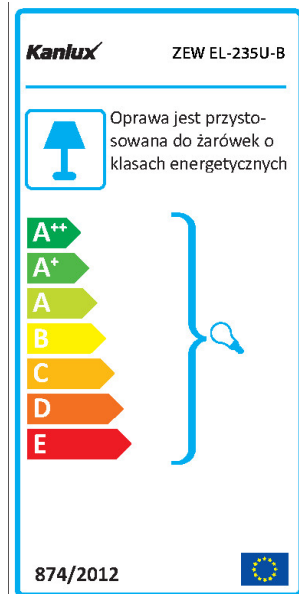

Facade luminaire