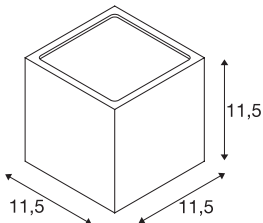

SITRA CUBE

outdoor wall light, TCR-TSE, IP44, white, max. 18W

Cube-shaped wall light SITRA CUBE made from painted aluminium. Thanks to the position of the two sockets which are fitted, the mounted luminaire produces two equal but opposite cones of light (UP/DOWN). With protection class IP44 it is suitable for outdoor use. The electrical connection of the luminaire, which comes in various colours, is directly to the 230V mains supply.

TECHNICAL DATA

| | |
|-----------------------------------|------------------------|
| Item no.: | 232531 |
| Socket | GX53 |
| Lamp | TCR-TSE |
| Number of sockets | 2 |
| Lamps included | 0 |
| Number of different light outlets | 2 |
| Primary nominal voltage | 220-240V ~50/60Hz mA/V |
| Width | 10.8 cm |
| Height | 11.5 cm |
| Depth | 11.0 cm |
| Net weight | 1.229 kg |
| Gross weight | 1.321 kg |
| IP Code | IP 44 |
| Safety class | I |
| Assembly | Surface |
| Assembly details | Wall |
| Wattage | 9 W |
| Color | white |
| BIG WHITE Page | 691 |