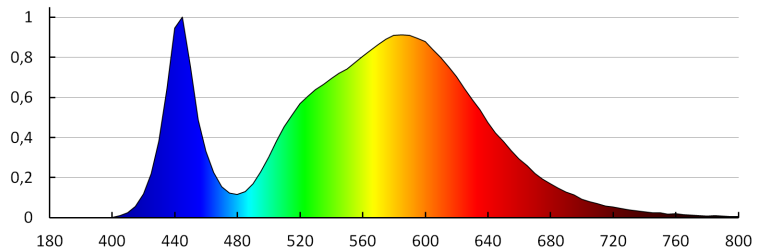

Height of a cardboard box [cm]: 28.5

Length of a cardboard box [cm] : 51

Volume of a cardboard box [m³]: 0.047239