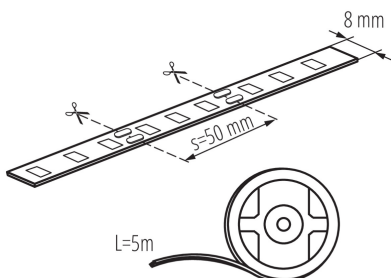

24514 LEDS-B 4.8W/M IP65-NW

LED tape

5905339245144

Kanlux LEDS-B are modern strips of decorative character. Perfect for home use where they can create unique arrangements limited by our imagination only. They are characterised by high flexibility, good adhesion and high durability. Depending on the place in which we want to add more light or which we wish to highlight, we can choose the light colour suiting our preferences.

GENERAL DATA:

Place of application: Indoors and outdoors
Minimum distance from the illuminated object: 0,1m
Length [mm]: 5000
Width [mm]: 8

TECHNICAL DATA:

Rated voltage [V]: 12 DC
Rated power [W]: 1m = 4,8
Class of protection against electric shock: III
Diode type: LED SMD
Luminous flux [lm]: 1m = 425
Colour temperature: white
Colour temperature [K]: 4000
Colour uniformity [SDCM]: ≤6
Colour-rendering index Ra: ≥80
Rated lamp-service life [h]: 15000
Number of on/off cycles: ≥10000
Ambient temperature range to which the product can be exposed: 5÷25
Connection type: Free cable ends
The fixture set includes built-in LED's with the following energy classes: A++,A+,A
IP class: 65

LOGISTIC DATA:

Unit of measurement: unit
Packaging method: 25
Number of units in the secondary packaging: 25
Number of units in the packaging: 50
Net unit weight [g]: 68
Grammage [g]: 150
Length of a unit pack [cm]: 20.5
Width of a unit pack [cm]: 1
Height of a unit pack [cm]: 22.5
Weight of a cardboard box [kg]: 7.5
Width of a cardboard box [cm]: 32.5

LED tape

Kanlux LEDS-B 4.8W/M

W skład oprawy wchodzi wbudowane lampy LED.

A++
A+
A
B
C
D
E

LED

Nie można wymienić lamp w oprawie.

874/2012 

Height of a cardboard box [cm]: 28.5