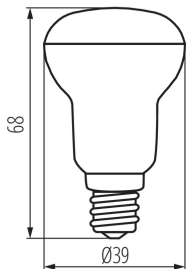

22733 SIGO R39 LED E14-WW

LED light source

5905339227331

Kanlux SIGO LED is both energy-efficient and 25 times more durable than traditional reflector bulbs. Since their shape and size resembles standard reflector bulbs, they are easily replaceable without additional modifications.

GENERAL DATA:

Colour: white

Lamp designed for decorative lighting: Not applicable

Compatible with a dimmer: no

Height [mm]: 68

Diameter [mm]: 39

Mercury content: no

TECHNICAL DATA:

Rated voltage [V]: 220-240 AC

Rated frequency [Hz]: 50/60

Lamp-power factor: 0.4

Rated power [W]: 4

Lampshade material: plastic

Light source: R39

Diode type: LED SMD

Total rated luminous flux [lm]: 320

Colour temperature: Warm white

Colour temperature [K]: 3000

Colour uniformity [SDCM]: ≤6

Colour-rendering index Ra: ≥80

Cap: E14

Rated lamp-service life [h]: 15000

Number of on/off cycles: ≥15000

Rated beam angle [°]: 120

Rated light level [°]: 120

Light source EEI: A+

Lamp rated current [mA]: 34

Annual power consumption [kWh/1000h]: 4

Luminous efficiency of the lamp [lm/W]: 80

Ignition time [s]: ≤0,5

Lamp-heating time to 60% of the full luminous flux [s]:
Negligible

Lamp-heating time to 95% [s]: <2

Lamp premature-failure indicator: <5% po 1000h

Lamp service life factor after the period of 6000h [%]:
≥90

Luminous flux retention factor at the end of rated service life [%]: ≥70

Luminous flux retention factor after the period of 6000h