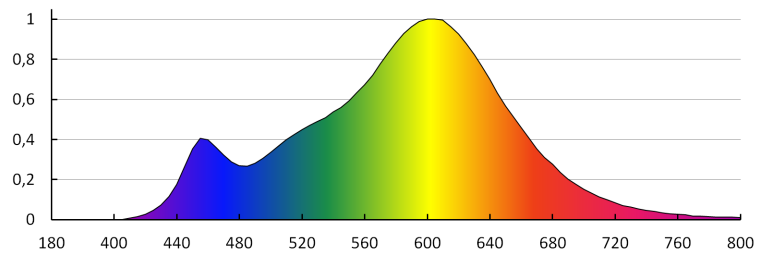

LOGISTIC DATA:

Unit of measurement: unit

Packaging method: 100

Number of units in the secondary packaging: 1

Number of units in the packaging: 100

Net unit weight [g]: 24

Grammage [g]: 37.2

Length of a unit pack [cm]: 4

Width of a unit pack [cm]: 4

Height of a unit pack [cm]: 7

Weight of a cardboard box [kg]: 3.72

Width of a cardboard box [cm]: 21.5

Height of a cardboard box [cm]: 16.5

Length of a cardboard box [cm]: 43

Volume of a cardboard box [m³]: 0.015254

KANLUX S.A. (kat 22733) SIGO R39 LED E14-WW / LDC (Polar)