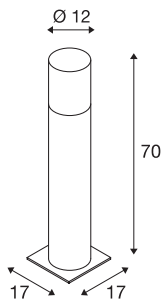

LISENNE POLE 70

E27, grey, IP54

The discreet LISENNE floor stand comes with a smoked-glass look on a base made of basalt. With its in-built E27 socket, the luminaire is suitable for both LED and energy-saving lamps. An earth spike and a concrete anchor set are optionally available. In addition, the installation can be extended by adding appropriate wall, ceiling, table and pendant lights from the series.

TECHNICAL DATA

Item no.:	1000666
Socket	E27
Number of sockets	1
Lamps included	0
Primary nominal voltage	230V ~50/60Hz mA/V
Height	70.0 cm
Diameter	12.0 cm
Net weight	11.031 kg
Gross weight	12.052 kg
IP Code	IP 54
Safety class	I
Assembly	Surface
Assembly details	Ground
Wattage	23 W
Color	grey
BIG WHITE Page	572

Recommended lamp

1001756	LED lamp , ST58, E27, 7,1W, 2700K, 330°, clear
---------	--

Accessories

229422	Earth spike , galvanised steel, 50 cm
--------	---------------------------------------

Notes
