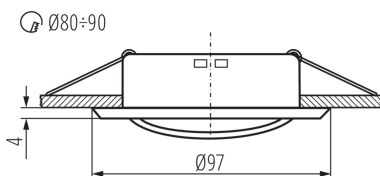

Ceiling-mounted spotlight fitting

5905339003072

Kanlux ARGUS are the most popular and at the same time the simplest eye in its form. Diversity of shapes and colours will make each fan of classics find something for themselves among them. Bulbs with Gx5.3 (12V) light bulb base match the Kanlux ARGUS eyes.

GENERAL DATA:

Colour: white

Necessity of using self-shielding lamps: yes

Place of assembly: Recessed mount in the ceiling

Place of application: Indoors

Minimum distance from the illuminated object: 0,5m

Replaceable light source: yes

The product is not suitable to be installed on a normally flammable surface: >35W

The product is not suitable to be covered with a heat-insulating material: yes

Light source included: no

Height [mm]: 24

Diameter [mm]: 97

Assembly hole [mm]: Ø80-90

Wire length [m]: 0.12

TECHNICAL DATA:

Rated voltage [V]: 12 AC; 12 DC

Maximum power [W]: max 50

Class of protection against electric shock: III

Light source: MR16

Cap: Gx5,3

Ambient temperature range to which the product can be exposed: 5÷25

The fixture is adapted to the light sources of the following energy classes: A++,A+,A,B,C,D,E

Enclosure material: steel

Connection type: Free cable ends

Wire diameter [mm²]: 0.75

Lighting-fixture angle regulation: in one axis

Lighting-fixture angle regulation [°]: 15

IP class: 20

LOGISTIC DATA:

Unit of measurement: unit

Packaging method: 50

Number of units in the secondary packaging: 1

Number of units in the packaging: 50