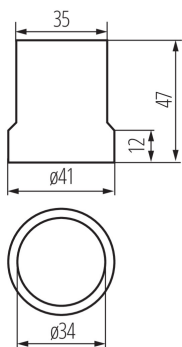

02160 HLDR-E27

Light source fitting

5905339021601

GENERAL DATA:

Colour: grey

Installation method: directly

Height [mm]: 47

TECHNICAL DATA:

LOGISTIC DATA:

Unit of measurement: unit

Packaging method: 20

Number of units in the secondary packaging: 20

Number of units in the packaging: 400

Net unit weight [g]: 52

Grammage [g]: 54.75

Length of a unit pack [cm]: 4

Width of a unit pack [cm]: 4

Height of a unit pack [cm]: 4.5

Weight of a cardboard box [kg]: 21.9

Width of a cardboard box [cm]: 34

Height of a cardboard box [cm]: 27

Length of a cardboard box [cm]: 41

Volume of a cardboard box [m³]: 0.037638