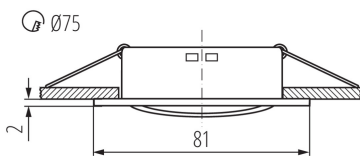

Ceiling-mounted spotlight fitting

5905339025500

Kanlux NAVI is a family of simple in their form, diverse spot-beam holders with very broad possibilities of use.

GENERAL DATA:

Colour: white

Necessity of using self-shielding lamps: yes

Place of assembly: Recessed mount in the ceiling

Place of application: Indoors

Minimum distance from the illuminated object: 0,5m

Replaceable light source: yes

The product is not suitable to be installed on a normally flammable surface: >35W

The product is not suitable to be covered with a heat-insulating material: yes

Light source included: no

Height [mm]: 21

Diameter [mm]: 81

Assembly hole [mm]: Ø75

Wire length [m]: 0.12

TECHNICAL DATA:

Rated voltage [V]: 12 AC; 12 DC

Maximum power [W]: max 50

Class of protection against electric shock: III

Light source: MR16

Cap: Gx5,3

Ambient temperature range to which the product can be exposed: 5÷25

The fixture is adapted to the light sources of the following energy classes: A++,A+,A,B,C,D,E

Enclosure material: aluminum alloy

Connection type: Free cable ends

Wire diameter [mm²]: 0.75

Lighting-fixture angle regulation: in one axis

Lighting-fixture angle regulation [°]: 15

IP class: 20

LOGISTIC DATA:

Unit of measurement: unit

Packaging method: 50

Number of units in the secondary packaging: 1

Number of units in the packaging: 50

Net unit weight [g]: 74

Grammage [g]: 110

Length of a unit pack [cm]: 10