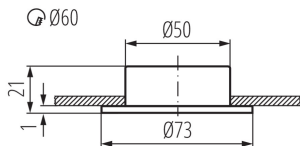

00810 GAVI CT-2116B-W

Spotlight fitting for furniture units

5905339008107

Kanlux GAVI are furniture fittings made of glass and steel. Unpretentious colour scheme allows them to discretely fit into the place of assembly.

GENERAL DATA:

Colour: white

Place of assembly: Recessed mount in the ceiling

Place of application: Indoors

Minimum distance from the illuminated object: 0,5m

Replaceable light source: yes

Light source included: no

Diameter [mm]: 73

Assembly hole [mm]: Ø60

TECHNICAL DATA:

Rated voltage [V]: 12 AC; 12 DC

Maximum power [W]: max 20

Class of protection against electric shock: III

Cap: G4

Ambient temperature range to which the product can be exposed: 5÷25

The fixture is adapted to the light sources of the following energy classes: A++,A+,A,B,C,D,E

Enclosure material: steel

Connection type: Free cable ends

IP class: 20

LOGISTIC DATA:

Unit of measurement: unit

Packaging method: 50

Number of units in the secondary packaging: 1

Number of units in the packaging: 50

Net unit weight [g]: 66

Grammage [g]: 90

Length of a unit pack [cm]: 7.5

Width of a unit pack [cm]: 3

Height of a unit pack [cm]: 8

Weight of a cardboard box [kg]: 4.5

Width of a cardboard box [cm]: 17

Height of a cardboard box [cm]: 16

Length of a cardboard box [cm]: 39.5

Volume of a cardboard box [m³]: 0.010744