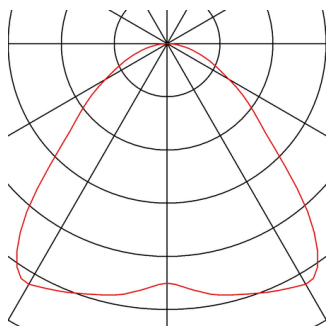

## PARA CONE 30

pendant, TC-(D,H,T,Q)SE, round, brushed copper, Ø 30 cm, max. 60W

Conical shaped PARA CONE 30 High Volt Pendant Luminaire with round ceiling rosette. The steel luminaire features a cloth covered cable, and its built-in E27 holder is suitable for LED and energy saving lamps. The luminaire is available in several different colours and has a pendant length of 150 cm.

## TECHNICAL DATA

Item no.:	133019
Socket	E27
Number of sockets	1
Lamps included	0
Primary nominal voltage	220-240V ~50/60Hz mA/V
Pendant length	150.0 cm
Height	31.0 cm
Diameter	30.0 cm
Net weight	0.845 kg
Gross weight	2.042 kg
IP Code	IP 20
Safety class	I
Assembly	Surface
Assembly details	Ceiling
Wattage	60 W
Color	copper
BIG WHITE Page	120