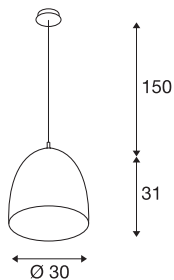

## PARA CONE 30

pendant, TC-(D,H,T,Q)SE, round, brushed copper, Ø 30 cm, max. 60W

Conical shaped PARA CONE 30 High Volt Pendant Luminaire with round ceiling rosette. The steel luminaire features a cloth covered cable, and its built-in E27 holder is suitable for LED and energy saving lamps. The luminaire is available in several different colours and has a pendant length of 150 cm.

## TECHNICAL DATA

Item no.:	133019
Socket	E27
Number of sockets	1
Lamps included	0
Primary nominal voltage	220-240V ~50/60Hz mA/V
Pendant length	150.0 cm
Height	31.0 cm
Diameter	30.0 cm
Net weight	0.845 kg
Gross weight	2.042 kg
IP Code	IP 20
Safety class	I
Assembly	Surface
Assembly details	Ceiling
Wattage	60 W
Color	copper
BIG WHITE Page	120