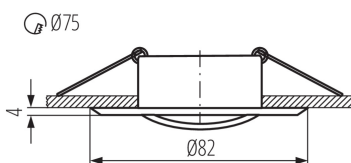

Ceiling-mounted spotlight fitting

5905339027818

Kanlux VIDI is a family of simple in their form, diverse spot-beam holders. You can compose diverse lighting sets of them, choosing from among many colours of these aluminium holders.

GENERAL DATA:

Colour: chrome

Necessity of using self-shielding lamps: yes

Place of assembly: Recessed mount in the ceiling

Place of application: Indoors

Minimum distance from the illuminated object: 0,5m

Replaceable light source: yes

The product is not suitable to be installed on a normally flammable surface: >35W

The product is not suitable to be covered with a heat-insulating material: yes

Light source included: no

Height [mm]: 22

Diameter [mm]: 82

Assembly hole [mm]: Ø75

Wire length [m]: 0.12

TECHNICAL DATA:

Rated voltage [V]: 12 AC; 12 DC

Maximum power [W]: max 50

Class of protection against electric shock: III

Light source: MR16

Cap: Gx5,3

Ambient temperature range to which the product can be exposed: 5÷25

The fixture is adapted to the light sources of the following energy classes: A++,A+,A,B,C,D,E

Enclosure material: aluminum alloy

Connection type: Free cable ends

Wire diameter [mm²]: 0.75

Lighting-fixture angle regulation: in one axis

Lighting-fixture angle regulation [°]: 15

IP class: 20

LOGISTIC DATA:

Unit of measurement: unit

Packaging method: 50

Number of units in the secondary packaging: 1

Number of units in the packaging: 50

Net unit weight [g]: 68

Grammage [g]: 97