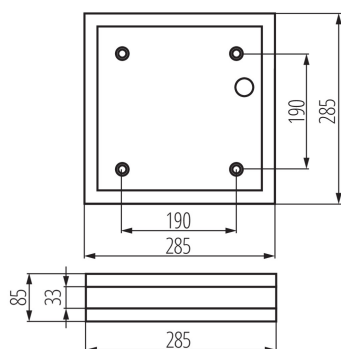

Ceiling-mounted light fitting with replaceable light source

5905339089816

Kanlux JURBA is a hermetic ceiling light fixture of excellent workmanship. The fixture can be mounted both on ceilings and on walls, indoors and outdoors. Kanlux JURBA luminaires have increased resistance to dust and water - IP44.

GENERAL DATA:

Colour: nickel satin
Place of assembly: wall mounted, ceiling mounted
Place of application: Indoors and outdoors
Minimum distance from the illuminated object: 0,5m
Replaceable light source: yes
Light source included: no
Length [mm]: 285
Width [mm]: 285
Height [mm]: 85

TECHNICAL DATA:

Rated voltage [V]: 220-240 AC
Rated frequency [Hz]: 50/60
Maximum power [W]: 2 x max 18
Class of protection against electric shock: II
Lampshade material: PC
Light source: CFL/LED
Cap: E27
Ambient temperature range to which the product can be exposed: -10÷35
The fixture is adapted to the light sources of the following energy classes: A++,A+,A,B,C,D,E
Enclosure material: steel
Connection type: Bolt terminal block
Range of sections of wires used [mm²]: 1-2,5
IK class: 10
IP class: 44

LOGISTIC DATA:

Unit of measurement: unit
Packaging method: 8
Number of units in the secondary packaging: 1
Number of units in the packaging: 8
Net unit weight [g]: 1650
Grammage [g]: 1925
Length of a unit pack [cm]: 29
Width of a unit pack [cm]: 9
Height of a unit pack [cm]: 29
Weight of a cardboard box [kg]: 15.4